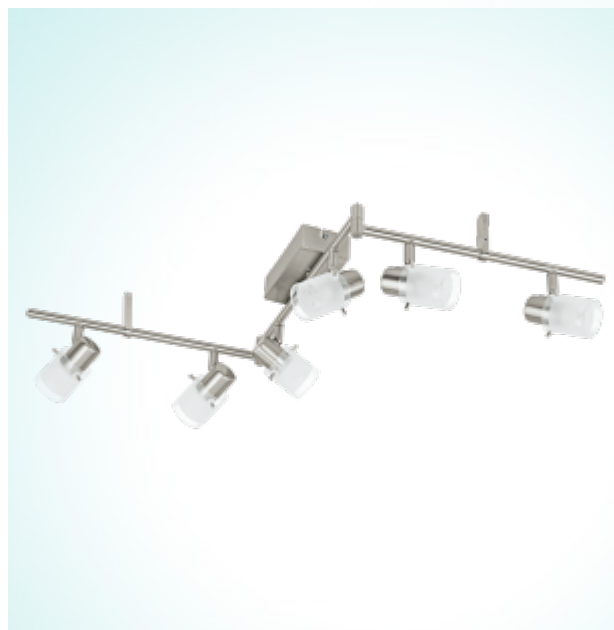

93851

ORVIETO 1

General Information

Article:	93851
Lighting Type:	spot
Collection:	Style
EAN Code:	9002759938512

Dimensions

Depth:	1050 mm
Width:	70 mm
Weight:	1.766 kg

Illuminant

Socket:	LED
Illuminant:	LED
Delivery:	incl.
Wattage:	6x 3,3W
Luminous Flux:	2040 lm
Luminous Colour:	3000K warm white
Average Lifetime:	25,000 h
LED changeable:	yes
Energy Efficiency:	A+

Material & Colour

Enclosure Material:	steel
Enclosure Colour:	satın nickel
Glass / Shade Material:	satınated glass
Glass / Shade Colour:	white, clear

Technical Information

Protection Rating:	IP20
Protection Class:	2
Line Voltage:	220-240V,50/60Hz
Operation Voltage:	12V

LED

Technical changes reserved